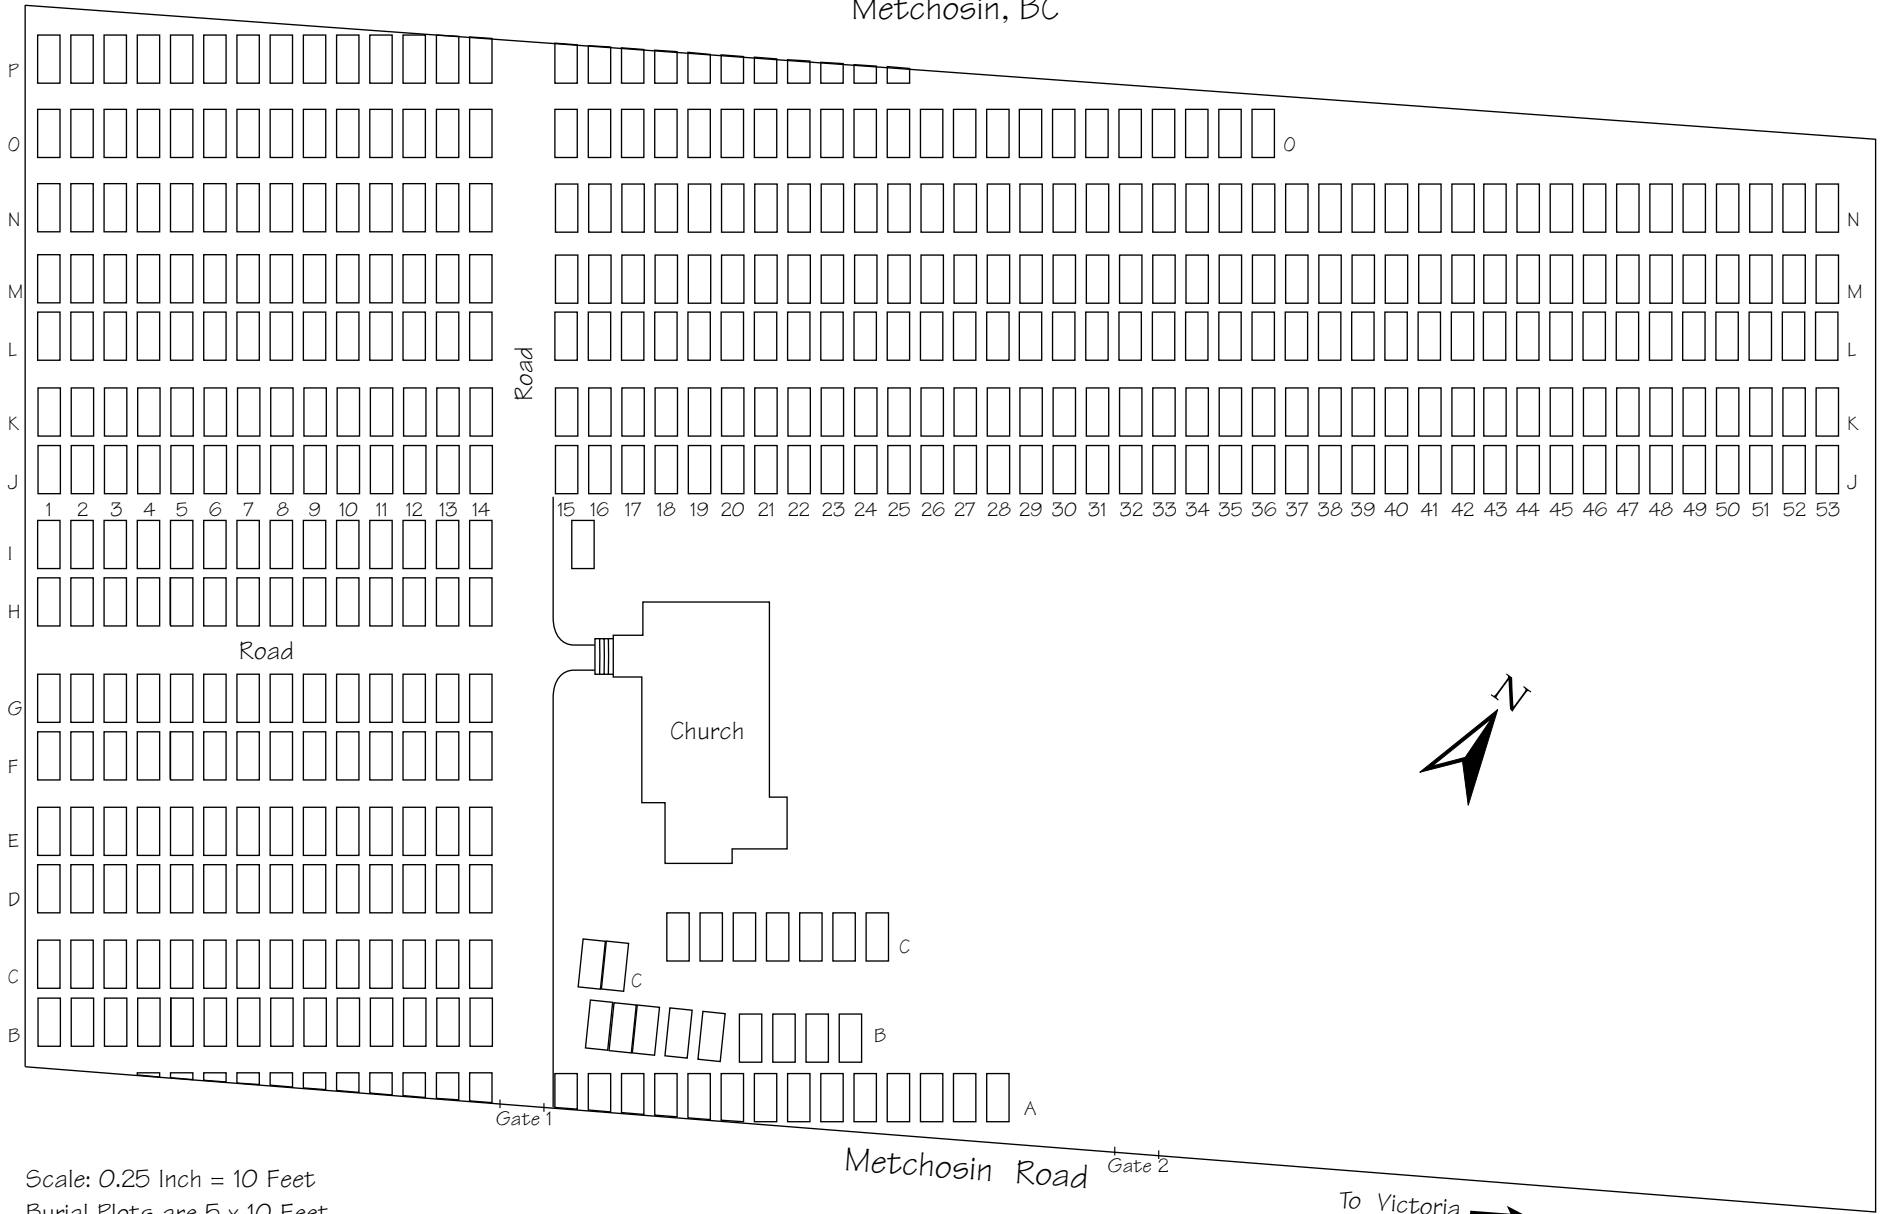

St. Mary's Churchyard

Metchosin, BC

Scale: 0.25 Inch = 10 Feet
Burial Plots are 5 x 10 Feet
Paths Between Rows - 5 and 2 Feet

Metchosin Road

To Victoria →